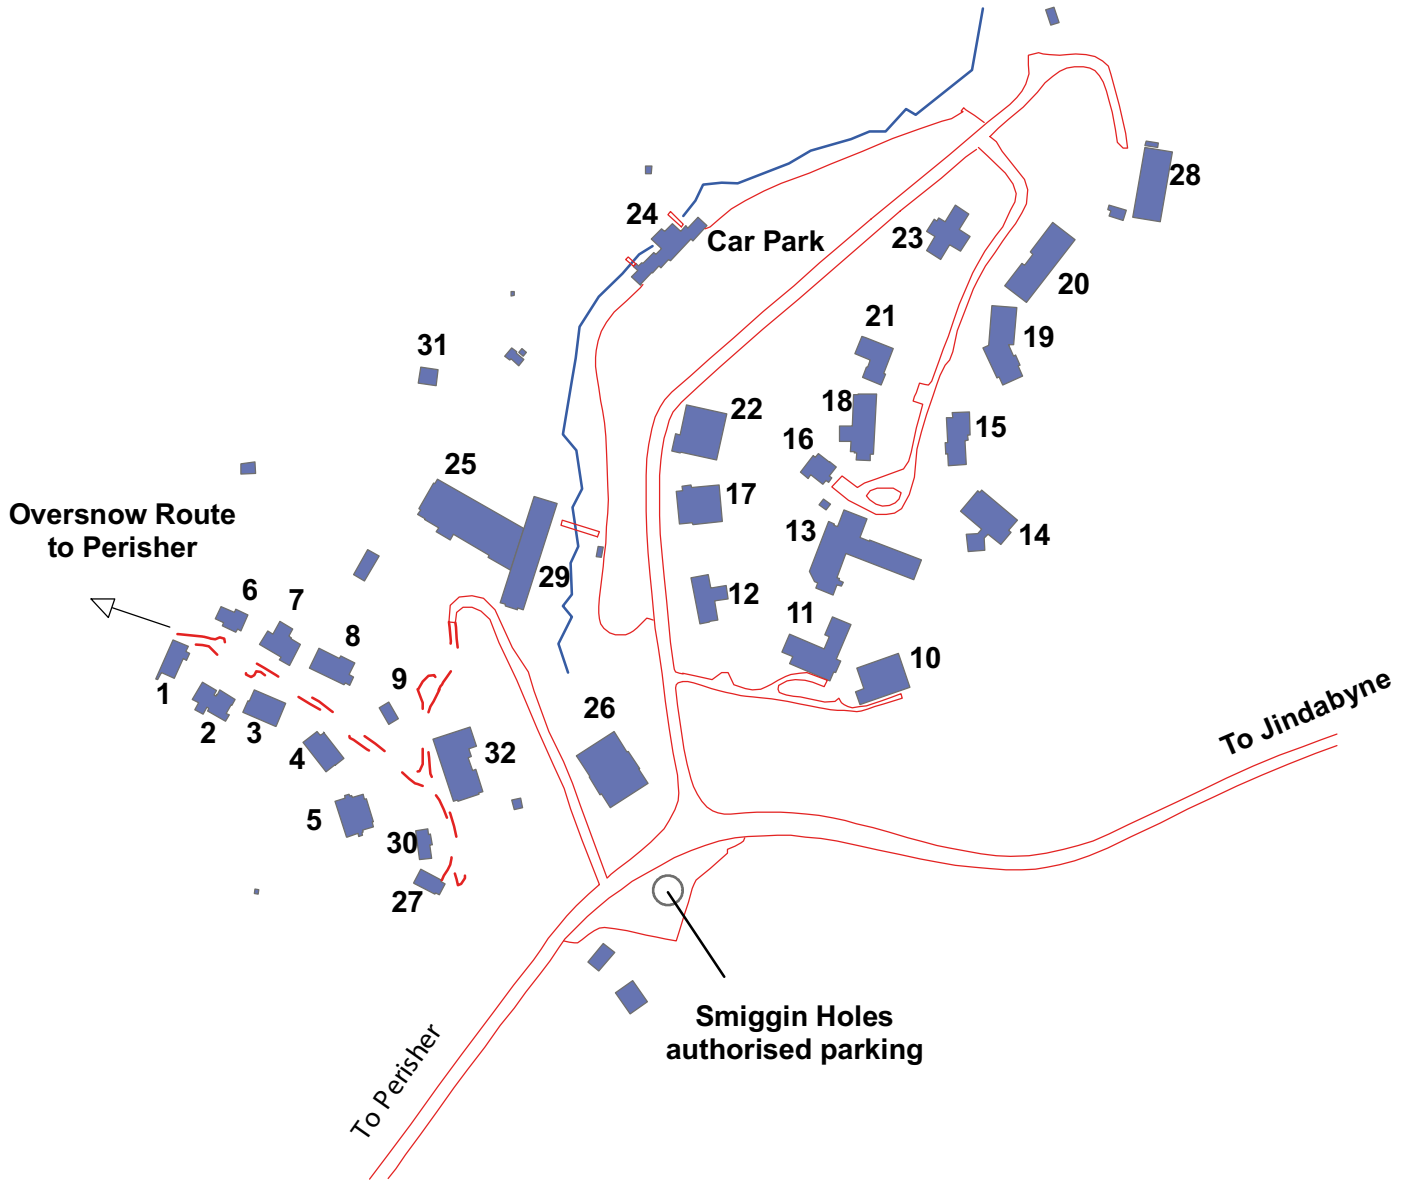

Smiggin Holes

Link Road to Guthega
(Closed in Winter)

- 5 Apex
- 9 Caloola
- 14 Clancy Alpine
- 23 Gunuma
- 22 Heidi's
- 7 Illawarra
- 8 Illoura
- 15 IMBAC
- 12 Lodge 12
- 3 Lodge 29 - Smiggins Hotel staff accommodation
- 6 Moerlina
- 1 Muniang
- 27 Numbananga - NPWS staff accommodation
- 26 Perisher Blue workshop
- 11 Royal Coachman
- 32 Smiggins Chalet Apartments
- 25 Smiggins Hotel

- 6 Smugglers
- 10 Snow Bunny
- 28 Snow clearing shed
- 4 Snow Country
- 17 Snowline ski centre - shops, ski and toboggan hire
- 13 Snowy Gums
- 2 Southern Cross
- 30 Spruce - Perisher Blue staff accommodation
- 29 The Arcade - under Smiggins Hotel - ticket sales, gift shop, ski hire and repairs, food outlets
- 19 The Lodge
- 31 Tow Hut - Smiggin Holes Mountain Office (Perisher Blue)
- 24 Wattle - Smiggins Ski Centre - Lift ticket sales, public toilets and phones, kiosk & Perisher Blue staff accommodation
- 18 Wildspitze
- 20 Willow - Perisher Blue staff accommodation
- 21 Windarra

Legend

- Cleared Road
- - - Oversnow Route
- Creek
- Building

April 2007